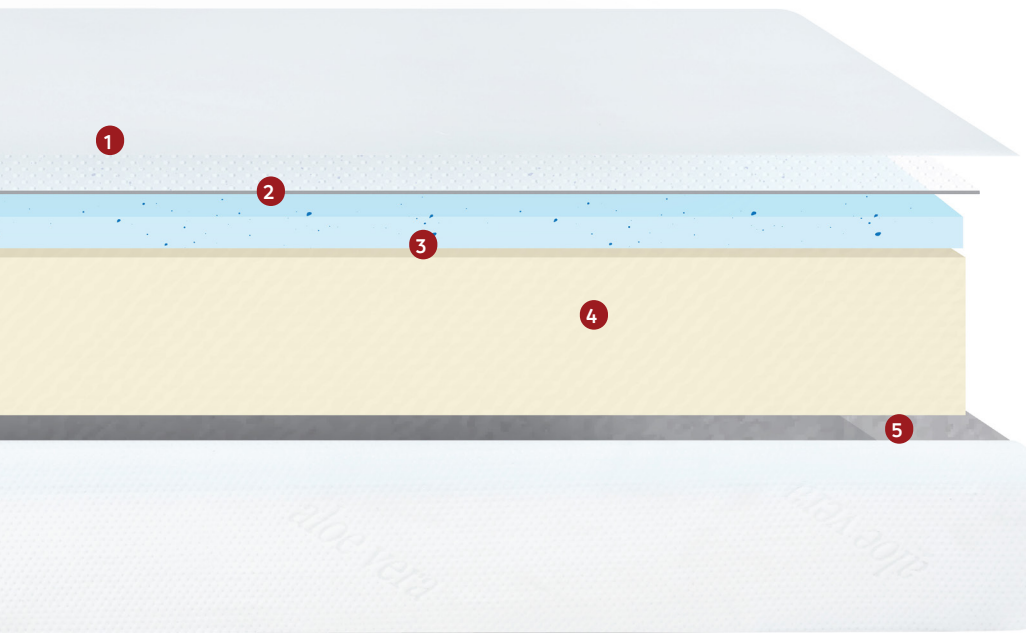

CoolSleep Plush

8" Mattress

1. Double jacquard fabric made with aloe vera for a smooth and healthy sleeping environment.
2. FR Rayon barrier fabric, intended to protect your mattress and reduce flammable hazard.
3. 2" Gel infused memory foam, which disperses body heat and provides a cooler sleeping surface to help maintain an ideal body temperature while keeping its pressure-relieving properties.
4. 6" regular foam for support.
5. Stitch bone bottom