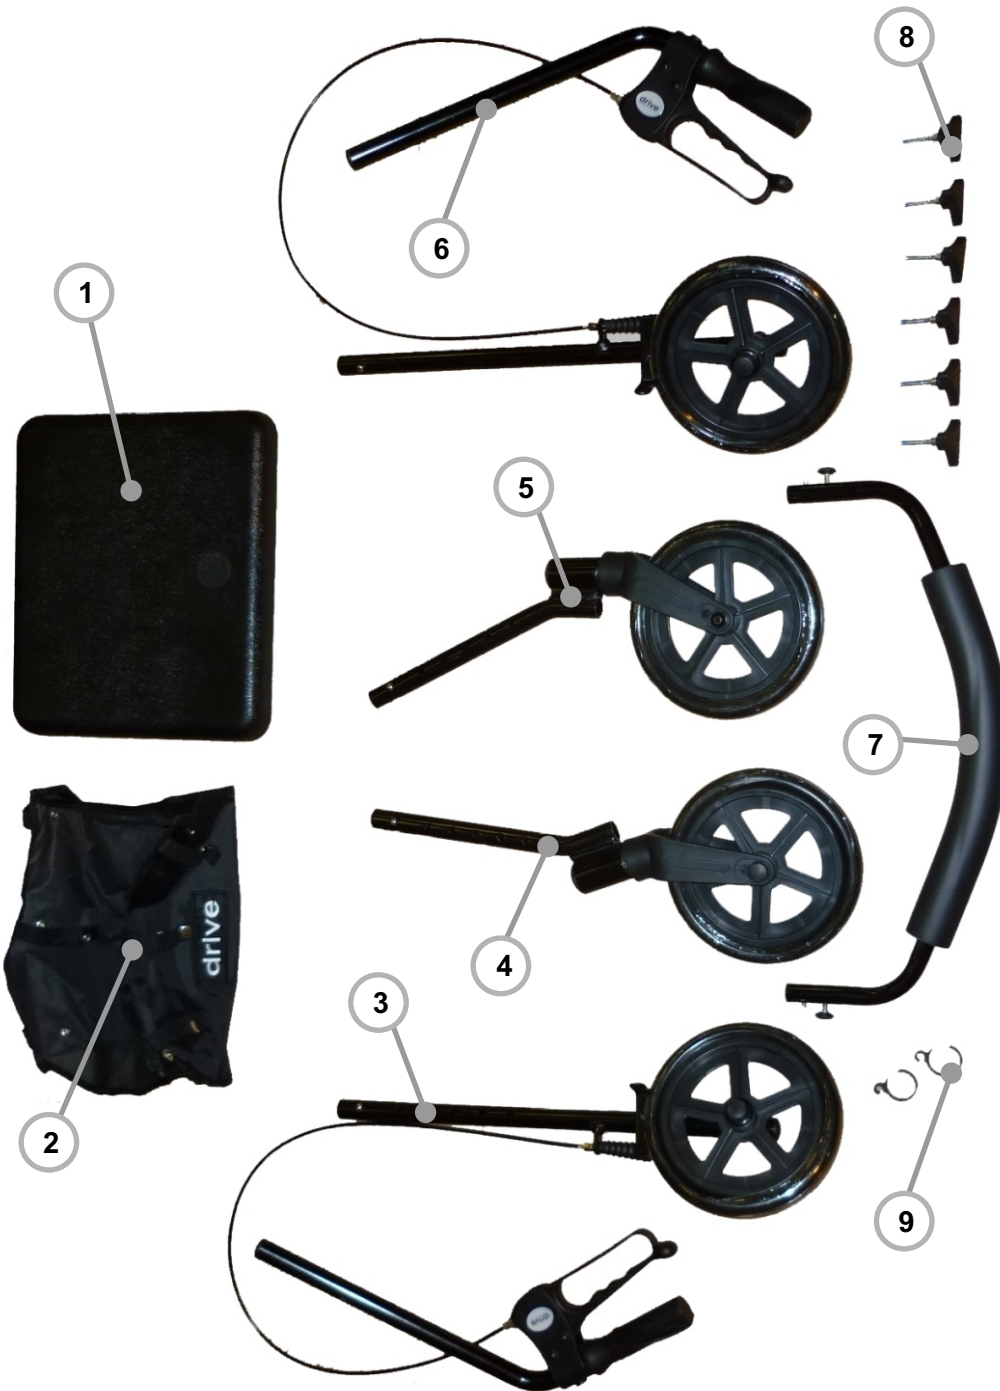

**HEIGHT ADJUSTABLE
ROLLATOR
Parts List**

Covers models:
R8RDHA
R8BLHA
R6RDHA
R6BLHA

Parts List for R6RDHA and R6BLHA

1. **Z26170-33:** Seat Assembly
2. **Z26240-33:** Underseat Bag
3. **Z26216-33:** LHS 6" Rear Wheel and Handle Assembly
4. **Z26236-33:** LHS 6" Front Wheel and Castor Assembly
5. **Z26226-33:** RHS 6" Front Wheel and Castor Assembly
6. **Z26206-33:** RHS 6" Rear Wheel and Handle Assembly
7. **Z26230-33:** Backrest Bar
8. **Z26182-33:** Tightening Handle (for Handles or Legs)
9. **Z26306-33:** Cable Clip

Parts List for R8RDHA and R8BLHA

1. **Z26170-33:** Seat Assembly
2. **Z26240-33:** Underseat Bag
3. **Z26218-33:** LHS 7.5" Rear Wheel and Handle Assembly
4. **Z26229-33:** LHS 7.5" Front Wheel and Castor Assembly
5. **Z26228-33:** RHS 7.5" Front Wheel and Castor Assembly
6. **Z26208-33:** RHS 7.5" Rear Wheel and Handle Assembly
7. **Z26238-33:** Backrest Bar
8. **Z26182-33:** Tightening Handle (for Handles or Legs)
9. **Z26306-33:** Cable Clip