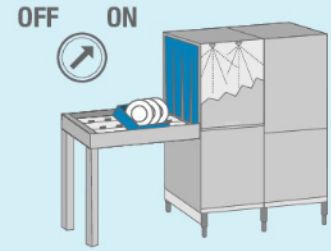

3. Wash crockery and utensils in the dishwasher according to standard procedure.

4. Stop the machine when the alarm sounds.

5. Carefully take out the suction pipe. Unscrew the closure from the new jug, insert the suction pipe and place the jug back in the jug holder.