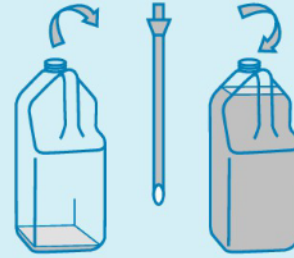

Safety

- ▲ NTA, EDTA, phosphate and chlorine-free formula guarantees a high ecological standard

Use instructions

1. Check hygiene plan and product label for detailed use information.

2. Wear suitable protective clothing when handling the product.

3. Wash crockery and utensils in the dishwasher according to standard procedure.

4. Stop the machine when the alarm sounds.

5. Carefully take out the suction pipe. Unscrew the closure from the new jug, insert the suction pipe and place the jug back in the jug holder.