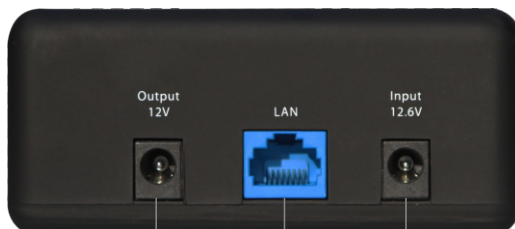

Input:

Output
12V / 2A

LAN

Input
12.6V / 2A