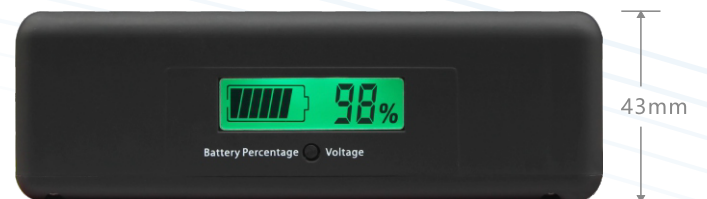

Battery Percentage Voltage