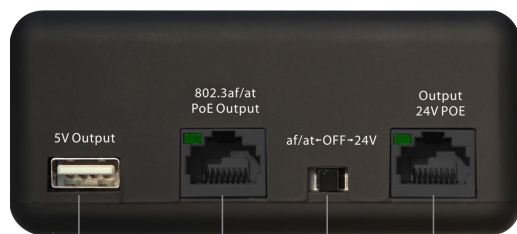

Maxxwave 802.3af/at 7500 mAh Gigabit PoE Power Bank

MW-PoE-PB

Overview

- 12+ Hours of battery capacity at full 10W power consumption
- Large display showing battery percentage
- USB / DC / PoE can output simultaneously
- Powers cellphones, laptops, cameras, wireless bridges, access points, routers, and more!
- Designed with overcharge, over current, and short-circuit protections

Output:

Output
5V / 3A

802.3af/at
PoE Output

48V • OFF • 24V

Output
24V / 1A

MW-PoE-PB
PoE PowerBank

Product Specifications:

Size: 5.3 x 3.9 x 1.7in (135 x 100 x 43mm)

Weight: 1.3lbs (0.6kg)

Recharging Time: 4 Hours

Battery Capacity: Li-Ion 7500mAh 12.6V / 94.4Wh

Operating Temperature: 14° to 140°F (-10° to 60°C)

Battery Percentage Voltage

Input:

Output
12V / 2A

LAN

Input
12.6V / 2A

Product Includes:

- Hard Shell Carrying Case
- Power Supply
- Datasheet
- MW-PoE-PB

630-869-1460 WWW.MAXXWAVE.COM